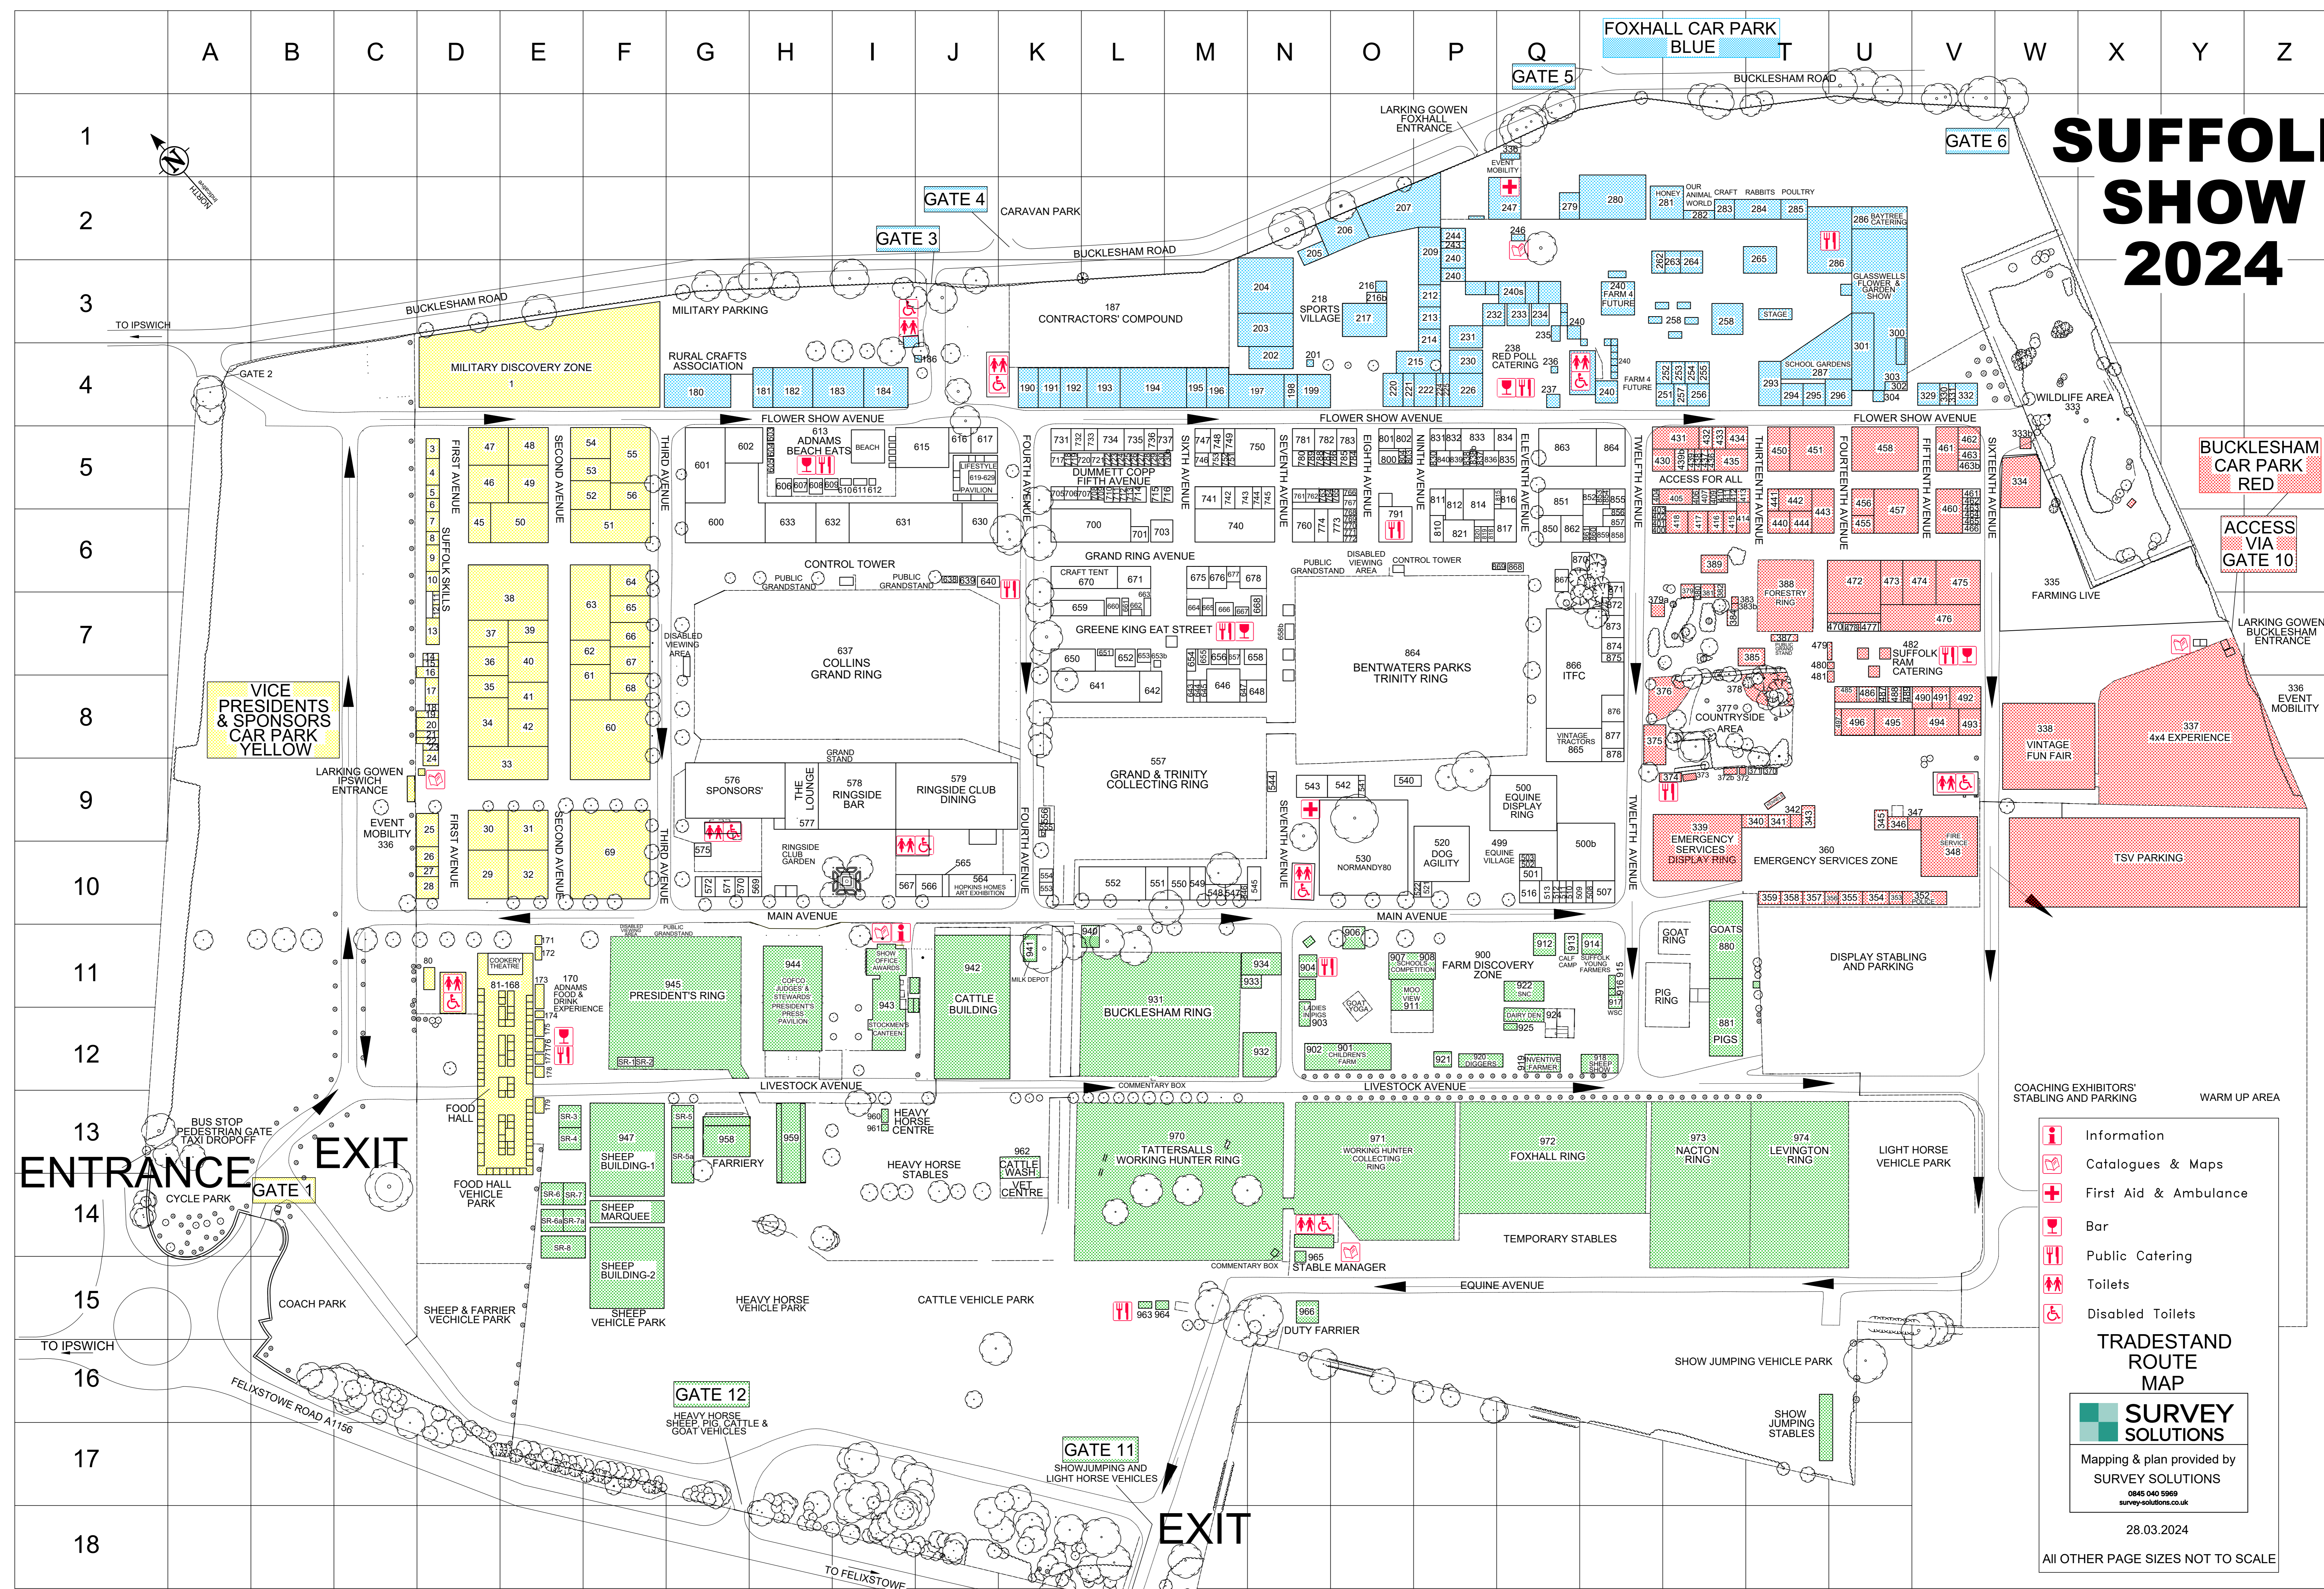

SUFFOLK SHOW 2024

SUFFOLK AGRICULTURAL ASSOCIATION, TRINITY PARK, FELIXSTOWE ROAD, IPSWICH, IP3 8UH.

The Suffolk Show raises funds to support the SAA's charitable purpose. Charity number 288595.

TRADE STAND ROUTE MAP

SURVEY SOLUTIONS
Mapping & plan provided by SURVEY SOLUTIONS
0845 040 5969
survey-solutions.co.uk

28.03.2024
All OTHER PAGE SIZES NOT TO SCALE