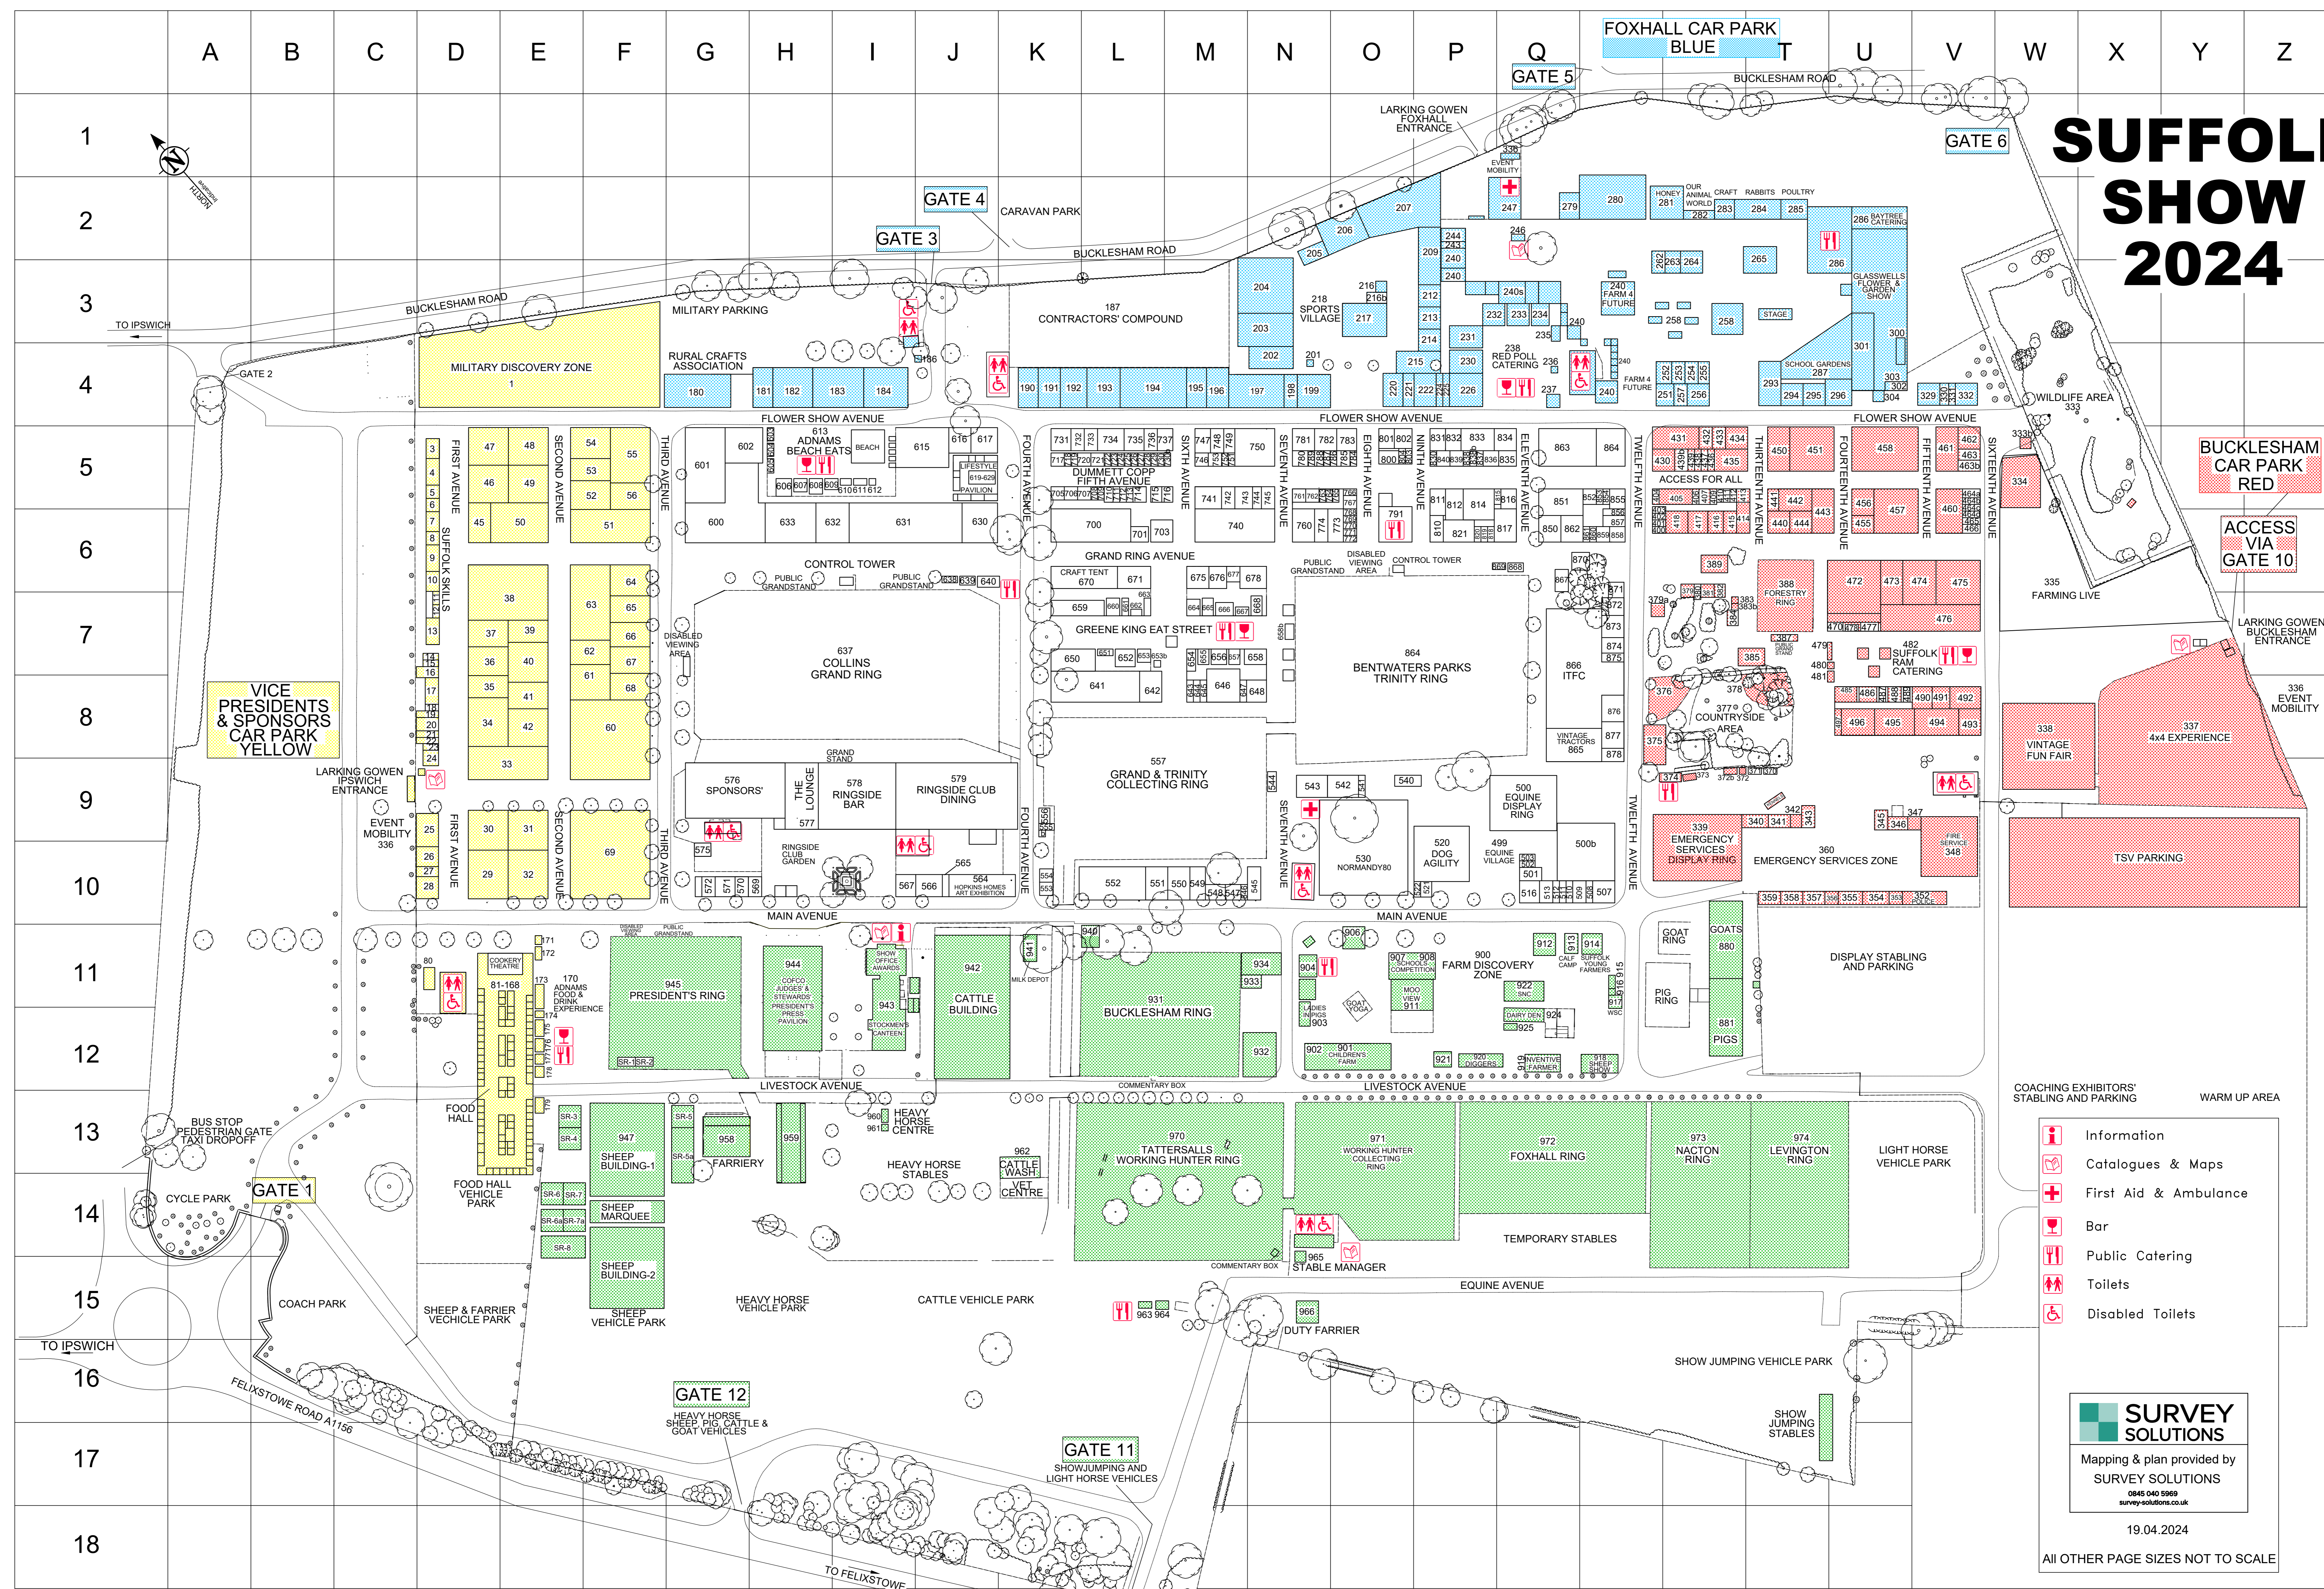

SUFFOLK SHOW 2024

SUFFOLK AGRICULTURAL ASSOCIATION, TRINITY PARK, FELIXSTOWE ROAD, IPSWICH, IP3 8UH.

The Suffolk Show raises funds to support the SAA's charitable purpose. Charity number 288595.

SURVEY SOLUTIONS
 Mapping & plan provided by
 SURVEY SOLUTIONS
 0845 040 5969
 survey-solutions.co.uk
 19.04.2024
 All OTHER PAGE SIZES NOT TO SCALE