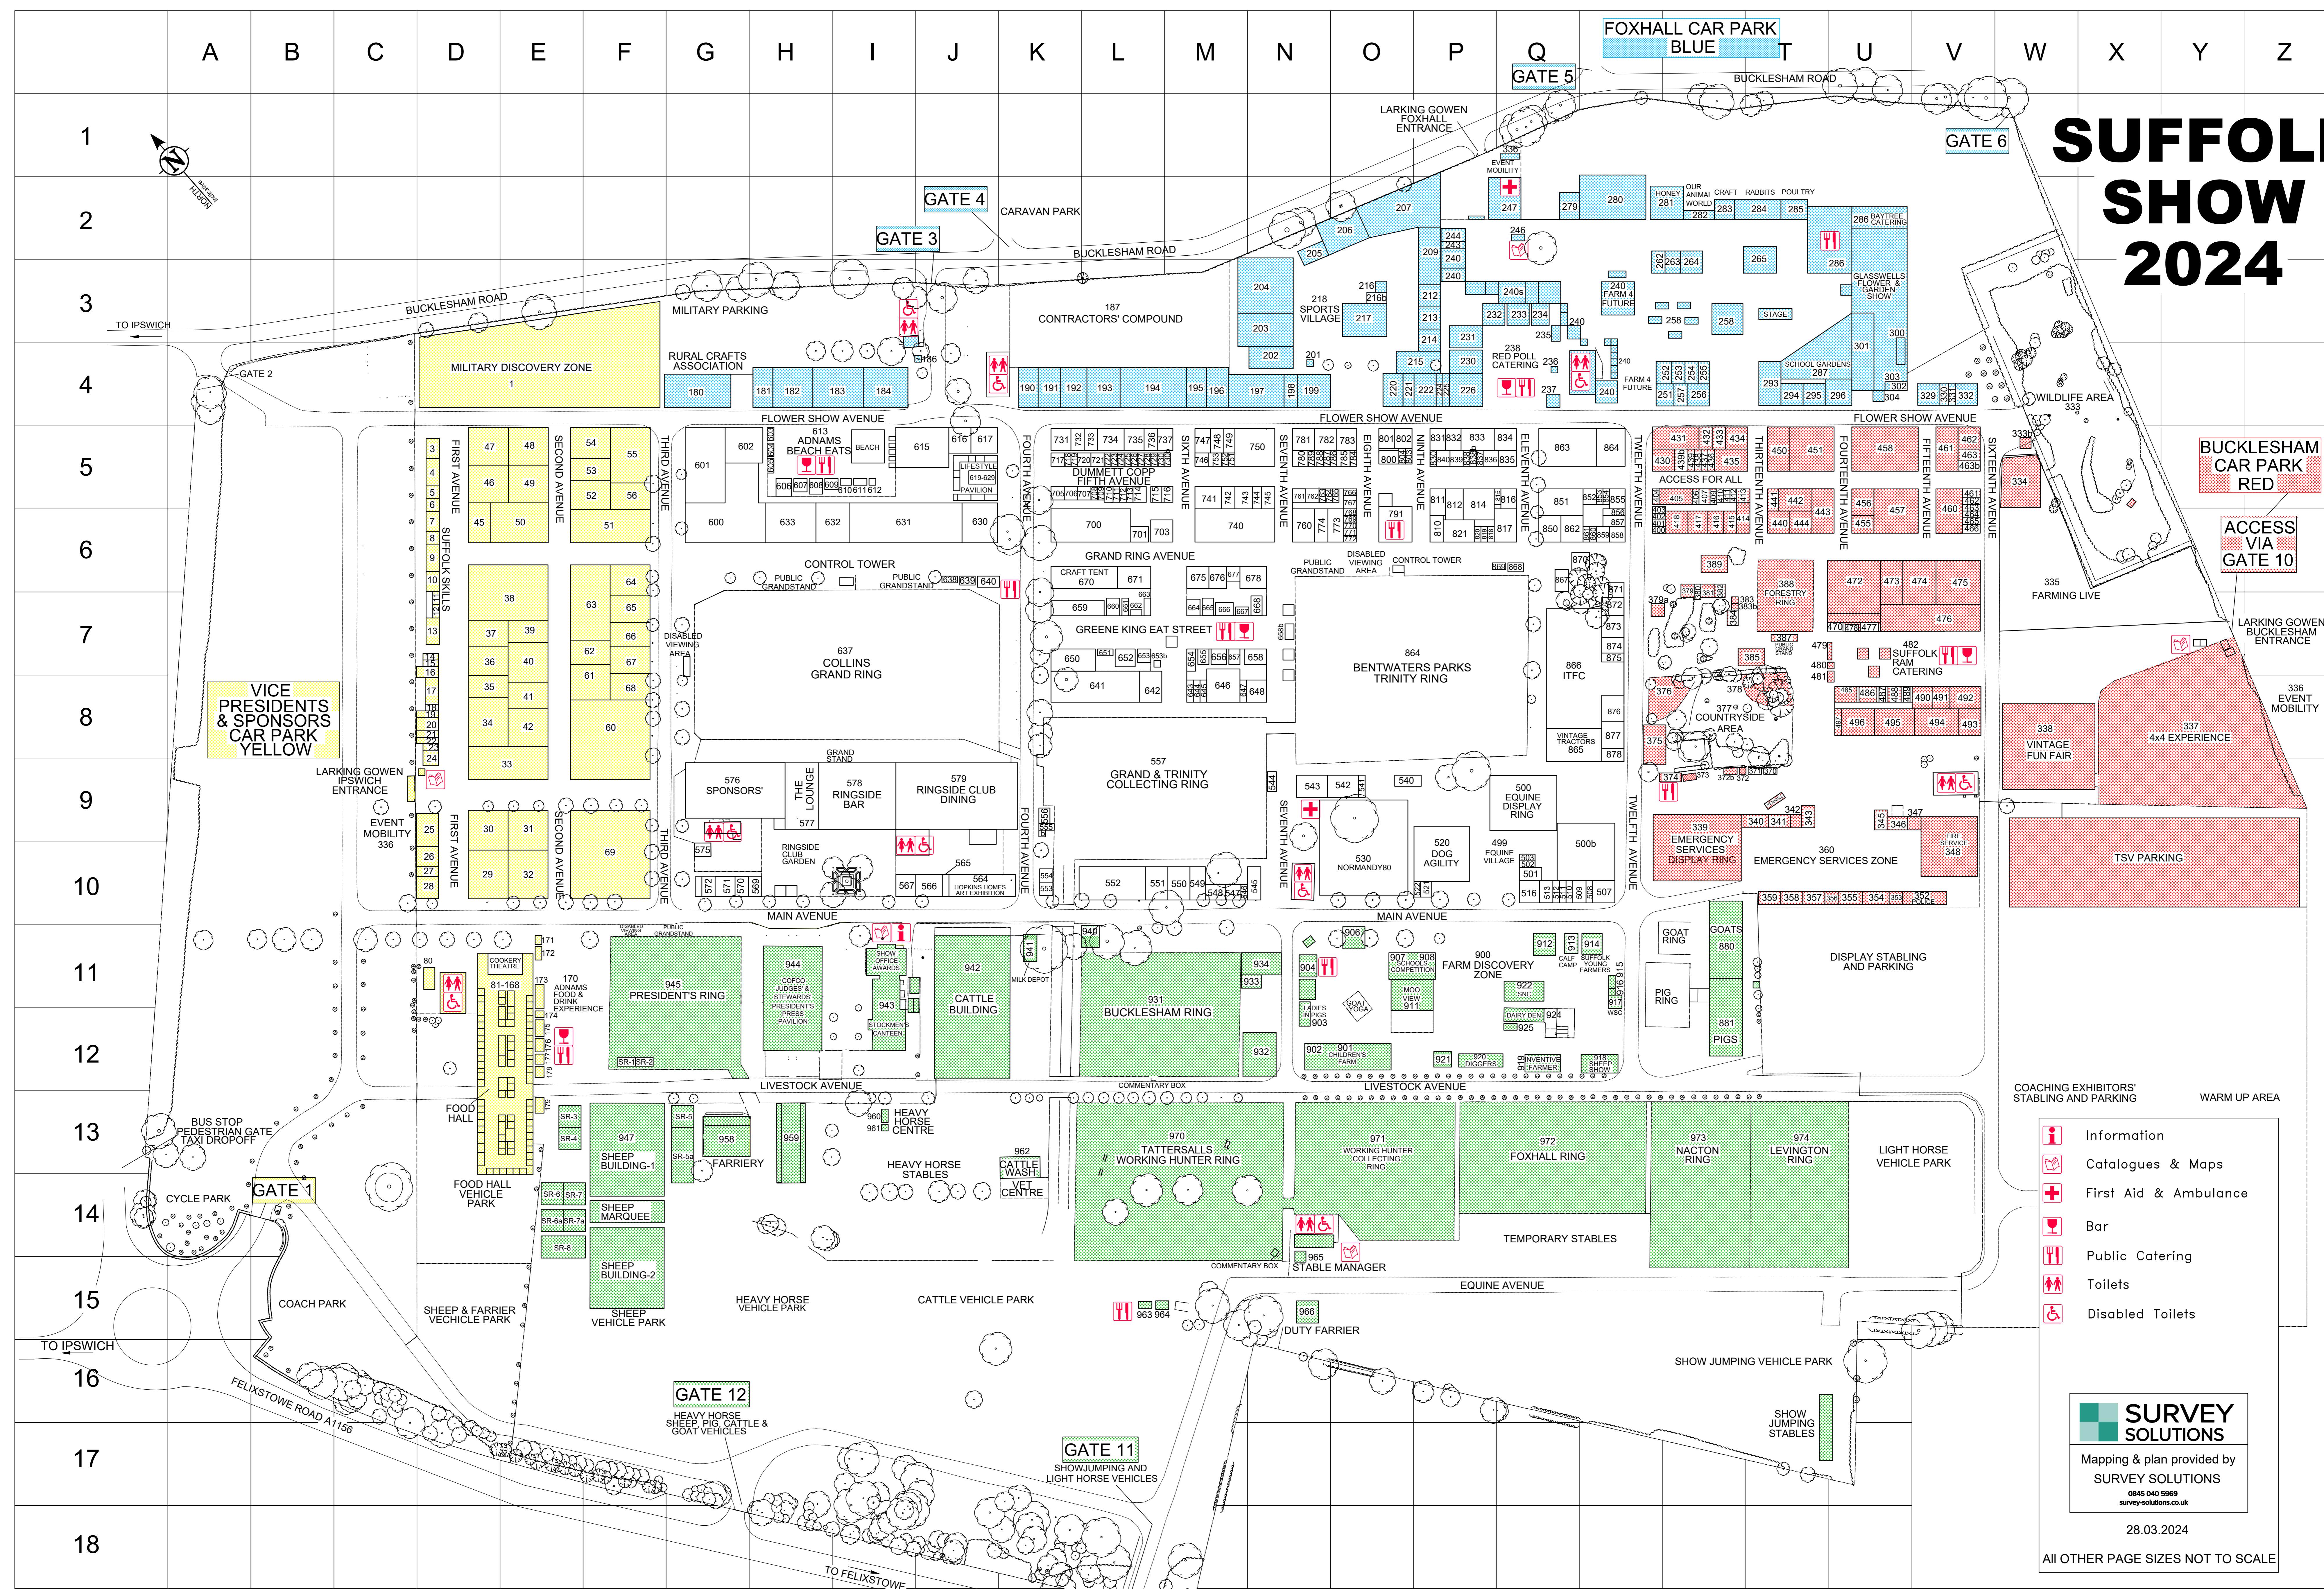

# SUFFOLK SHOW 2024

BUCKLESHAM CAR PARK RED

ACCESS VIA GATE 10

LARKING GOWEN BUCKLESHAM ENTRANCE

336 EVENT MOBILITY

338 VINTAGE FUN FAIR

337 4x4 EXPERIENCE

TSV PARKING

EMERGENCY SERVICES DISPLAY RING

EMERGENCY SERVICES ZONE

COACHING EXHIBITORS' STABLING AND PARKING

WARM UP AREA

Information

Catalogues & Maps

First Aid & Ambulance

Bar

Public Catering

Toilets

Disabled Toilets

**SURVEY SOLUTIONS**  
Mapping & plan provided by  
SURVEY SOLUTIONS  
0845 040 5969  
survey-solutions.co.uk

28.03.2024

ALL OTHER PAGE SIZES NOT TO SCALE

SUFFOLK AGRICULTURAL ASSOCIATION, TRINITY PARK, FELIXSTOWE ROAD, IPSWICH, IP3 8UH.