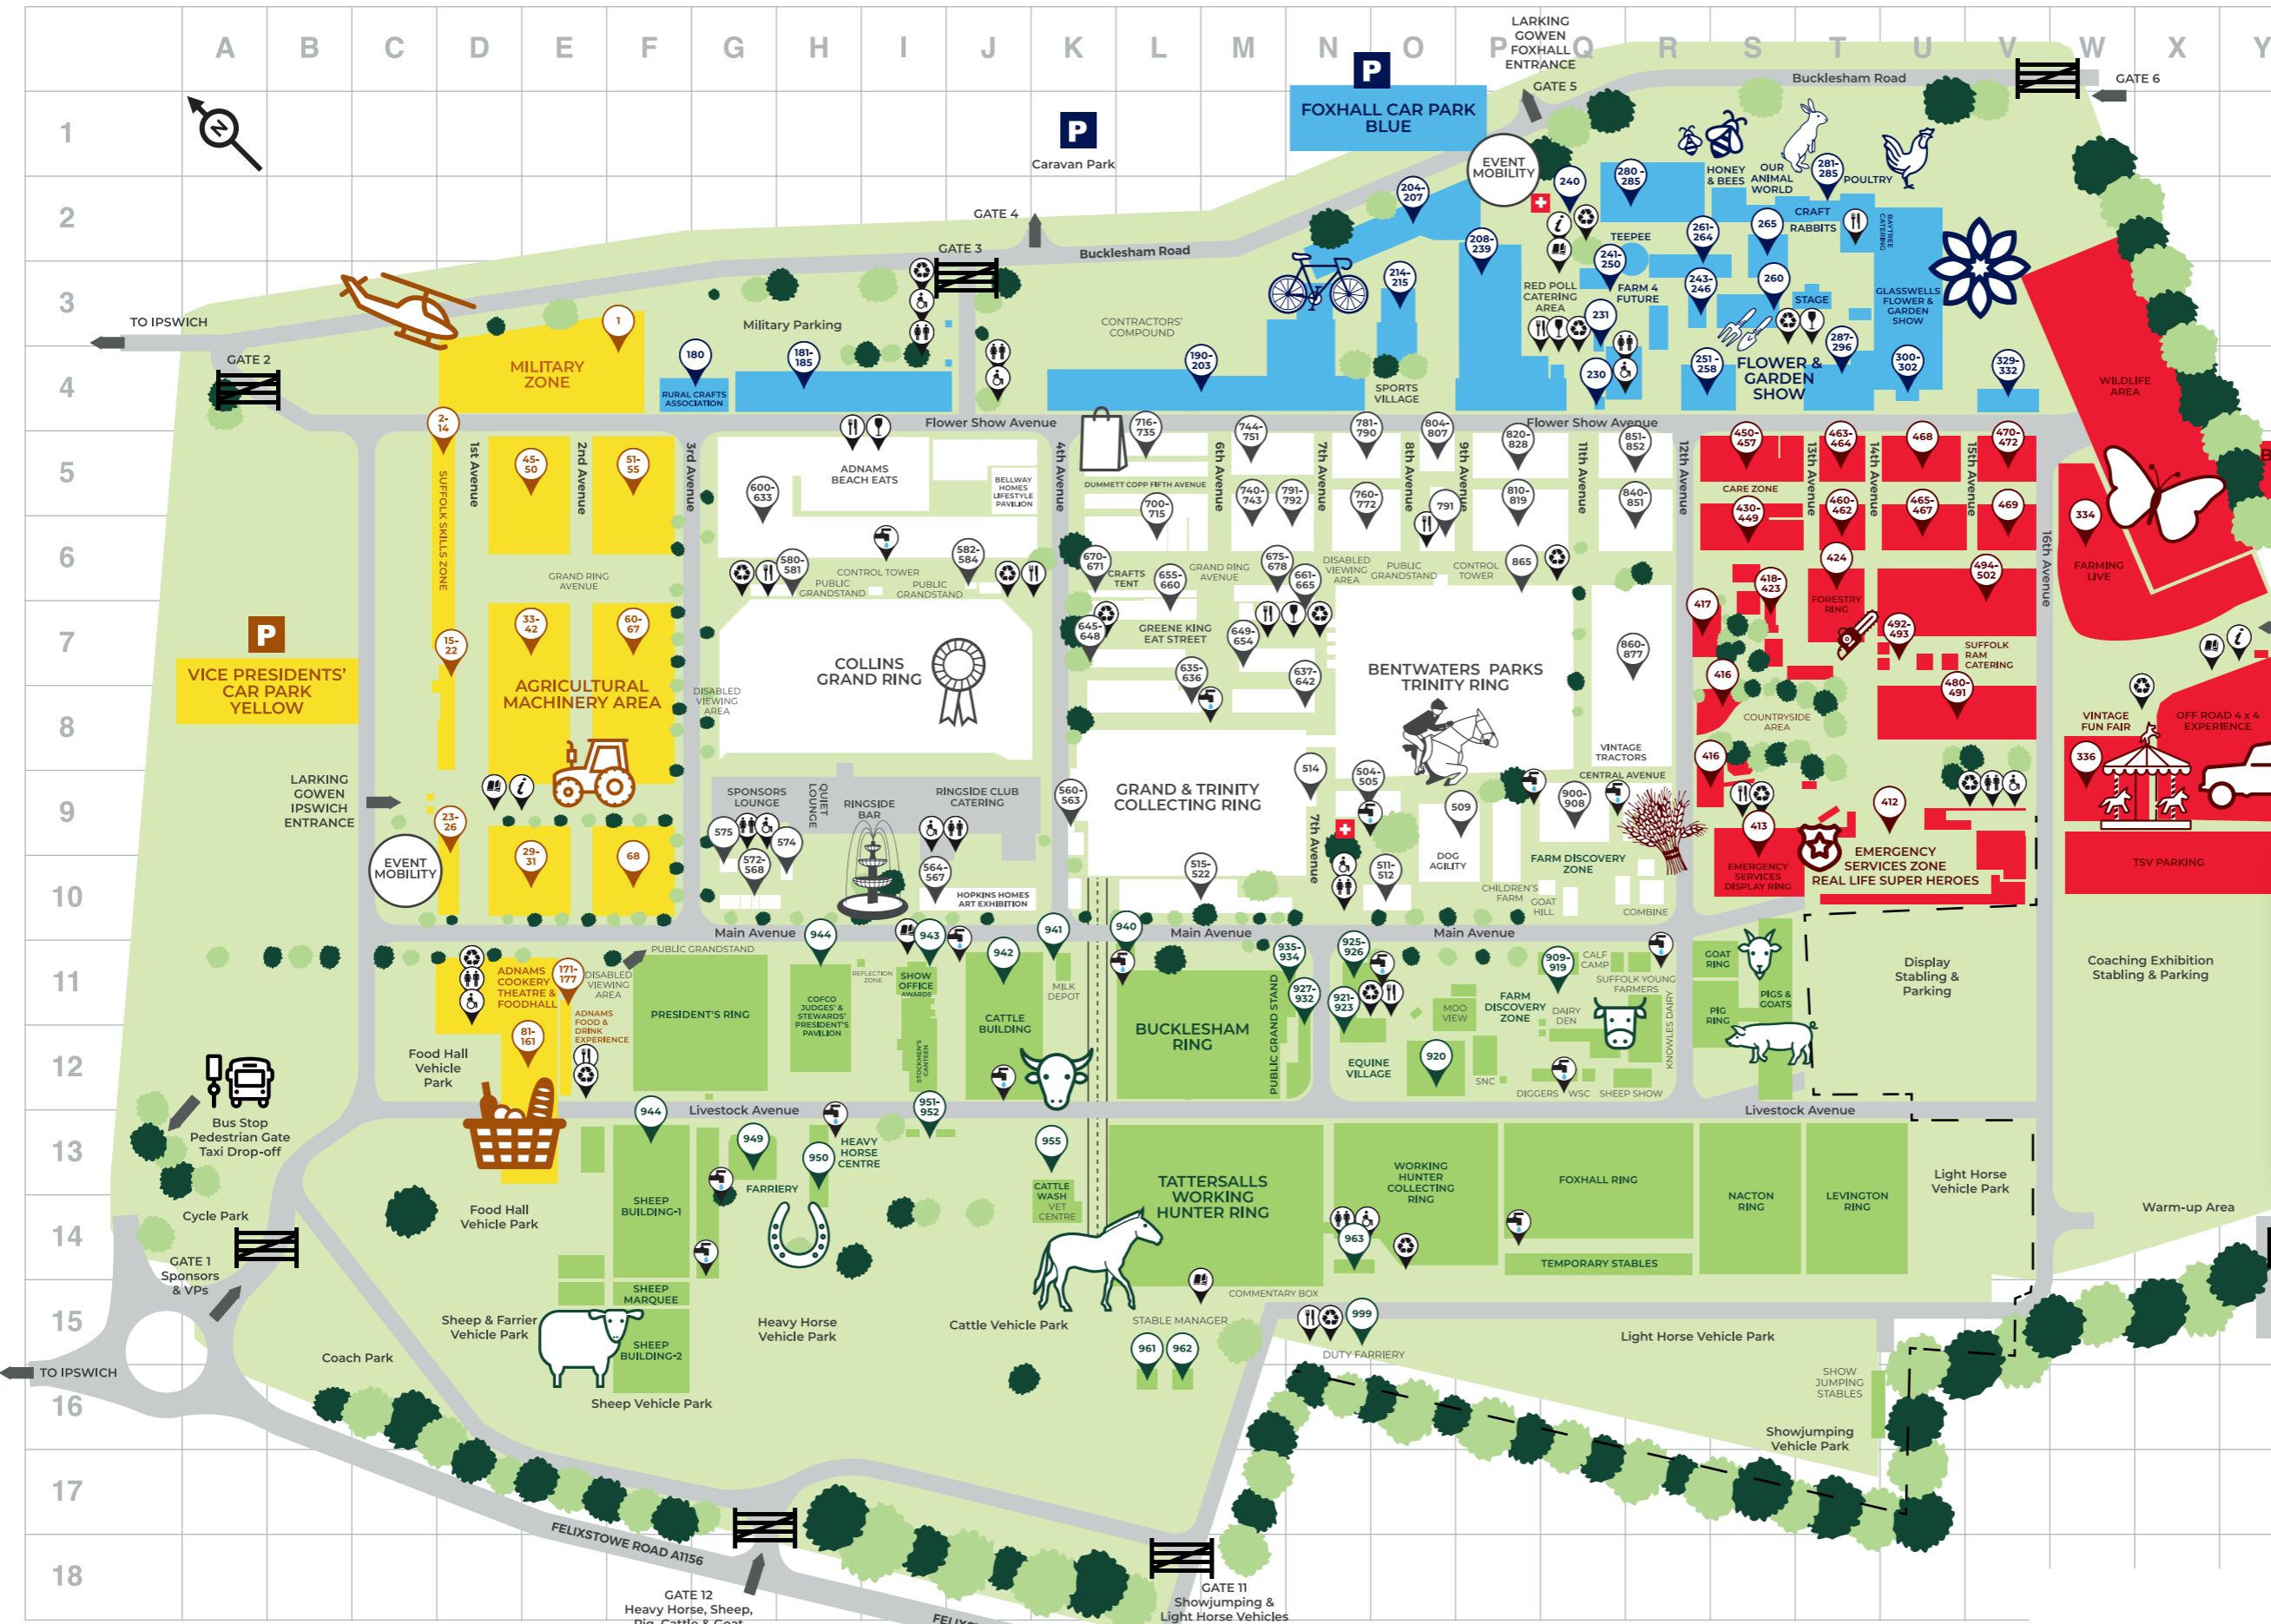

THE SUFFOLK SHOW 2023

MAP NOT TO SCALE

- Information
- Catalogues & Programmes
- First Aid & Ambulance
- Recycling Point
- Bar
- Public Catering
- Toilets
- Water Tap
- Fence